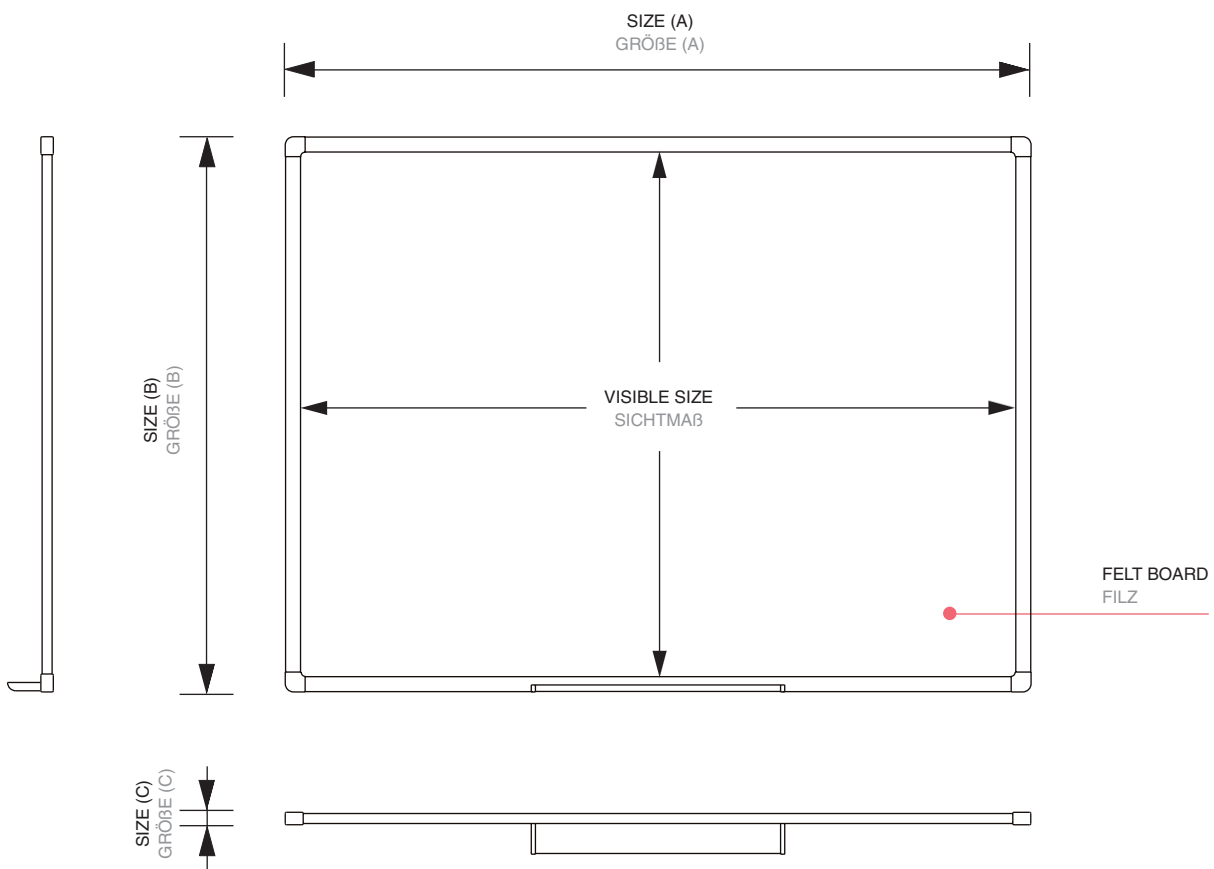

PRODUCT SHEET

SCRITTO® Fabric Board

SCRITTO®

ACCESSORIES ZUBEHÖR