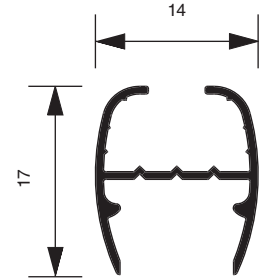

PRODUCT SHEET

SCRITTO® Fabric Board

SCRITTO®